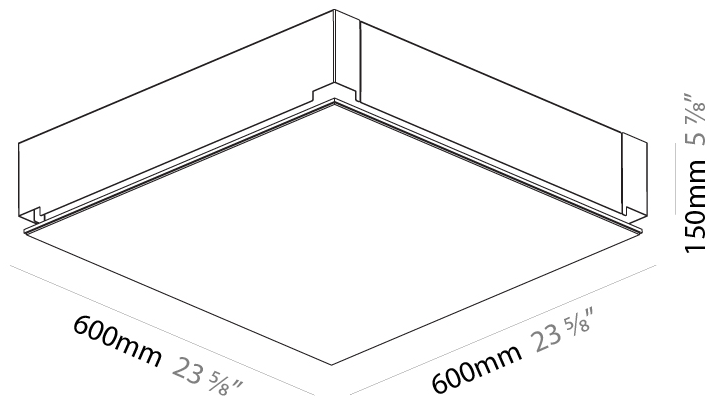

PHYSICAL

Shape: Square
Length (mm): 600
Length (in): 23 5/8
Width (mm): 600
Width (in): 23 5/8
Height (mm): 150
Height (in): 5 7/8
Ceiling Thickness (mm): 10 / 12.5 / 15 / 25 / 30
Ceiling Thickness (in): 3/8 or 1/2 or 9/16 or 1 or 1 3/16
Min. Recessing Depth (mm): 180
Min. Recessing Depth (in): 7 1/16
Light Distribution: Direct
Diffuser: PMMA - Opal
Fixture Finish: SSR / BKV / CWI / CRY / HAB / LAG / UFT / ITA / RUA / RUR / MIC / FTG / MYG / TWT / LOD / PUS / FRO / FUP / KIA / POP / BLS / SPG / MEY / GOH / GUM / CHC / COM / ABZ / JAG / OBR / MOS / ROR
Fixture Material: Aluminum
Cut-out Measurements: 635mm / 25" x 635mm / 25"
Upon Request: Unique Sizes Unique Ceiling Thickness Unique Mounting Depth Spot Inserts

ELECTRICAL

Lamp Type: LED (Zhaga Standard)
Input Wattage (W): 55
Total Output Wattage (W): 46
Dimming: Tri-Mode (Non-Dimming and Phase Dimming (120Vac only) and 0-10V Dimming)
Driver Included: Yes
Driver Location: Integrated
Driver Type: Constant Current - Universal
Driver Class: Class 2
Input Voltage (V): 120 - 277
Constant Current (MA): 350

LED

Color Temperature (°K): 3000 / 3500 / 4000
Max. Delivered Lumen (lm): 4350 / 4410 / 4500
CRI: >80 CRI
Efficiency (%): 65% (5mm Perspex)|65.10%
Lamp Life (hrs): 50000
Upon Request: RGB-W Tunable White Special Color Temperature CRI90

OPTICAL

RATINGS AND CERTIFICATIONS

Certified By: Certified for North American Standards
IP rating: IP20